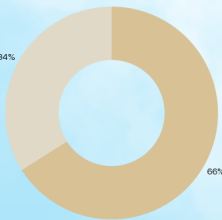

Generated Annually by the Equine Industry in CA

80% HORSE OWNERS IN THE U.S. MAKE OR INFLUENCE PURCHASING DECISIONS AT WORK

30.5% OF HOUSEHOLDS IN CALIFORNIA CONTAIN AT LEAST ONE HORSE ENTHUSIAST

66% OF HORSE OWNERS IN THE U.S. HAVE AT LEAST A COLLEGE DEGREE