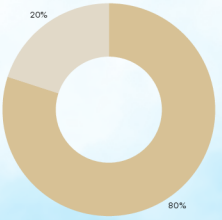

Generated Annually by the Equine Industry in CA

80% HORSE OWNERS IN THE U.S. MAKE OR INFLUENCE PURCHASING DECISIONS AT WORK

30.5% OF HOUSEHOLDS IN CALIFORNIA CONTAIN AT LEAST ONE HORSE ENTHUSIAST

66% OF HORSE OWNERS IN THE U.S. HAVE AT LEAST A COLLEGE DEGREE